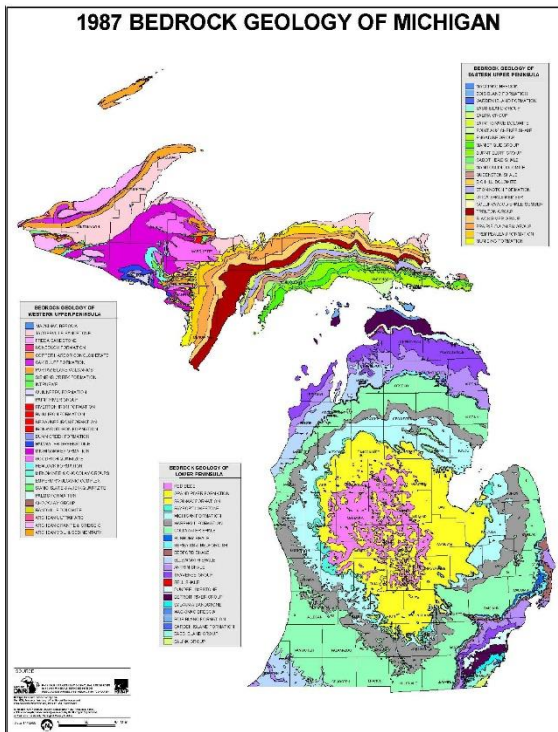

Life Memberships

Age	Fees
21 - 29	$280
30 - 34	$245
35 - 39	$210
40 - 44	$175
45 - 49	$140
50 - 54	$105
55 + or	$70
30+ yrs of teaching	$70

Save 30% with a life time membership in **MESTA!!** Over 100 educators have chosen to make the long-term commitment to **MESTA** by becoming “Lifers.” Life membership requires a one-time payment based on your current age.

See what Michigan Earth Science Teachers Association can offer YOU!

MESTA Annual Conference... held early fall, consists of field activities and workshops.

Michigan Earth Scientist... Quarterly published journal of Earth Science resources.

MESTA E-services... Membership and a reliable email address entitles you to the monthly E-News.

Summer Field Conferences... Educational summer field trips. Serious collecting and field experiences.

Outstanding Earth Science Teacher Award... An annual award presented to an outstanding Earth Science teacher.

Stoney Grant... Mini-grants up to $500 each available annually for worthwhile classroom projects that promote Earth Science education.

Cranson Field Scholarship... Individual scholarships up to $1000 available each year to support Earth Science field studies.

Representation... MESTA members hold several liaison positions with many state and national educational organizations.

www.mestarocks.org

Teachers Helping Teachers Teach Earth Science