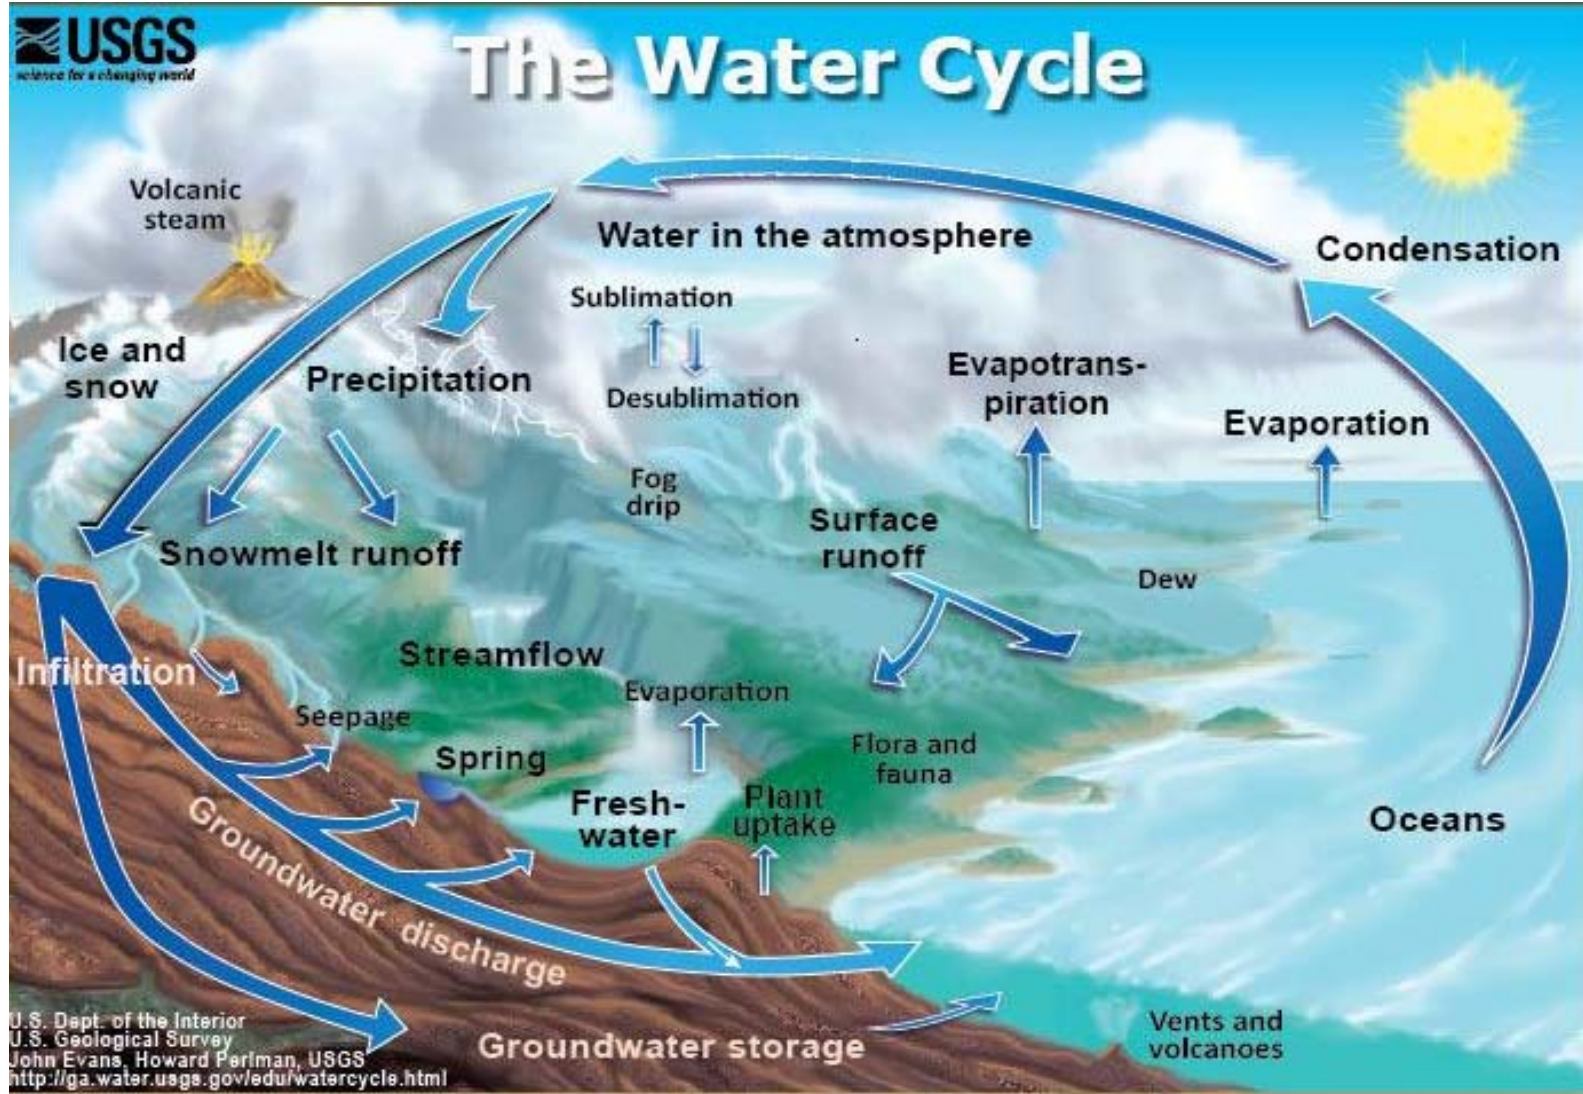

Stop 2 Hydrosphere forms - 4.2 billion years before present

Water cycle diagram courtesy of the U.S. Geological Survey. The USGS home page is <http://www.usgs.gov>.
<http://ga.water.usgs.gov/edu/watercycle.html>

Stop 10 Explosion of Life - 520 million years before present

Middle Cambrian 510 Ma

Late Cambrian 500 Ma

Reprinted with permission from: <http://cpgeosystems.com/> Global and Regional Paleogeography, Ronald Blakey CP Geosystems, Dr. Ron Blakey, Professor Emeritus NAU

Stop 11 Michigan Basin Forms - 444 million years before present

MICHIGAN BASIN

Reprinted with permission from the Michigan Department of Environmental Quality- DEQ Website,
http://www.michigan.gov/documents/deq/Bedrock_and_cross_section_301678_7.pdf

Stop 18 Mastodon Ancestors - 18 million years before present

Reprinted from Wikimedia Commons under Creative Commons Attribution 3.0

<http://en.wikipedia.org/wiki/Mastodon>