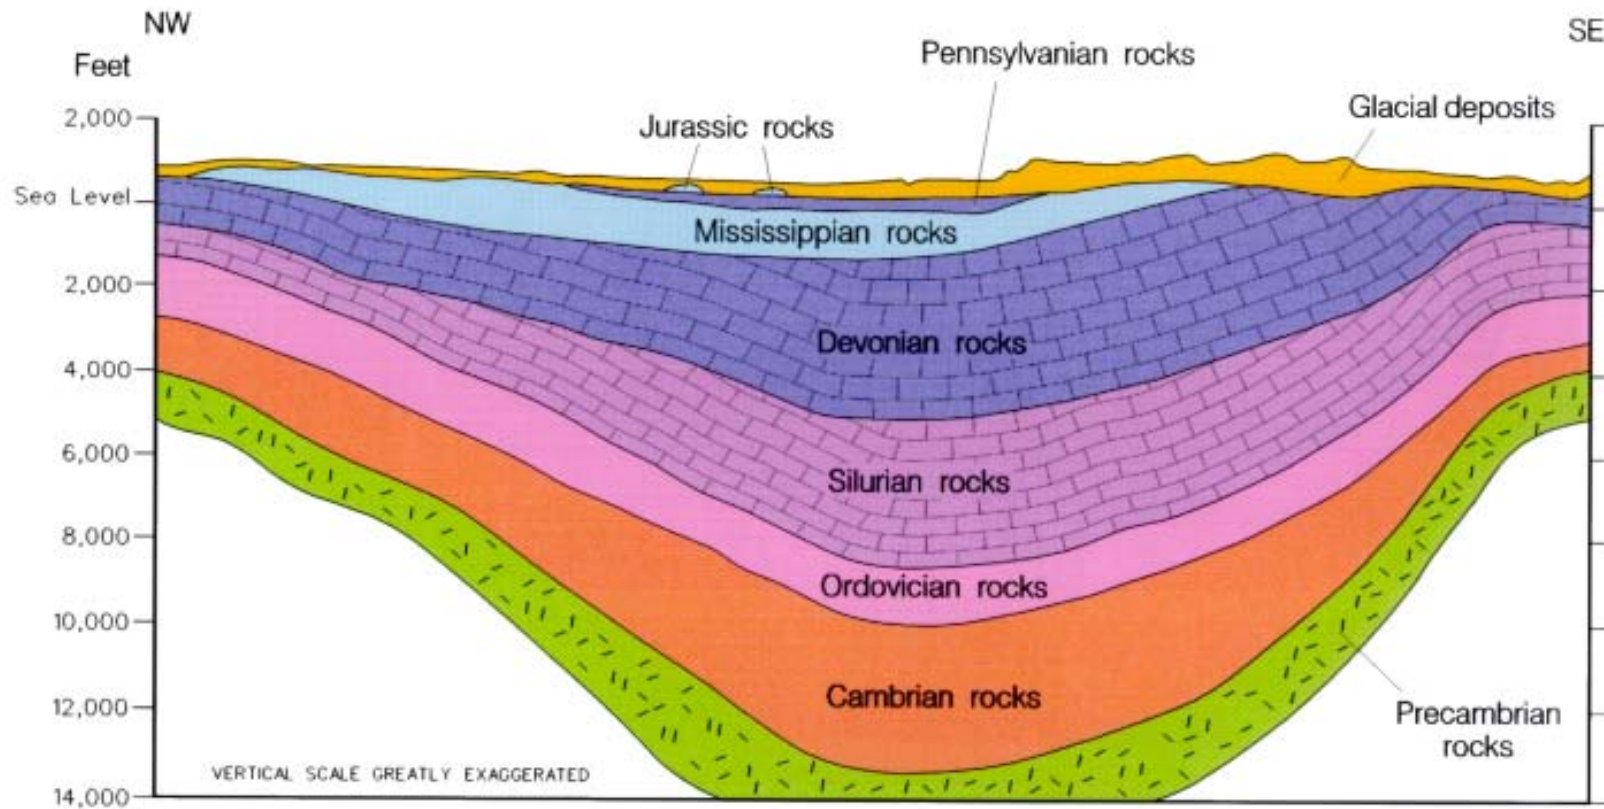

Stop 2 Hydrosphere forms - 4.2 billion years before present

Water cycle diagram courtesy of the U.S. Geological Survey. The USGS home page is <http://www.usgs.gov>.
<http://ga.water.usgs.gov/edu/watercycle.html>

Stop 10 Explosion of Life - 520 million years before present

Middle Cambrian 510 Ma

Late Cambrian 500 Ma

Reprinted with permission from: <http://cpgeosystems.com/> Global and Regional Paleogeography, Ronald Blakey CP Geosystems, Dr. Ron Blakey, Professor Emeritus NAU

Stop 11 Michigan Basin Forms - 444 million years before present

MICHIGAN BASIN

Reprinted with permission from the Michigan Department of Environmental Quality- DEQ Website,
http://www.michigan.gov/documents/deq/Bedrock_and_cross_section_301678_7.pdf

Stop 18 Mastodon Ancestors - 18 million years before present

Reprinted from Wikimedia Commons under Creative Commons Attribution 3.0

<http://en.wikipedia.org/wiki/Mastodon>